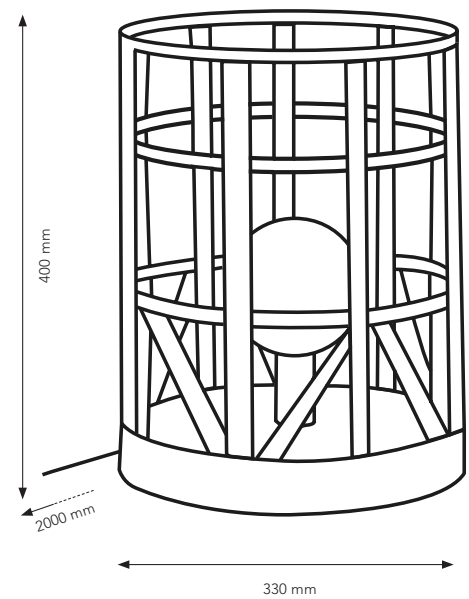

EARTH

Marie Michielssen

SERAX

PRODUCT INFO

Standing Lamp L Red

B7218326
D33 H40 cm

TYPE

Floor Lamp

MATERIAL

Paper Mache

CORD LENGTH

2m

SWITCH

Yes

LIGHT SOURCE

E27

MAX WATT

25 Watt

MAX VOLT

240 Volt

LAMP

Not included

CERTIFICATION

Class II

ENVIRONMENT

Indoor