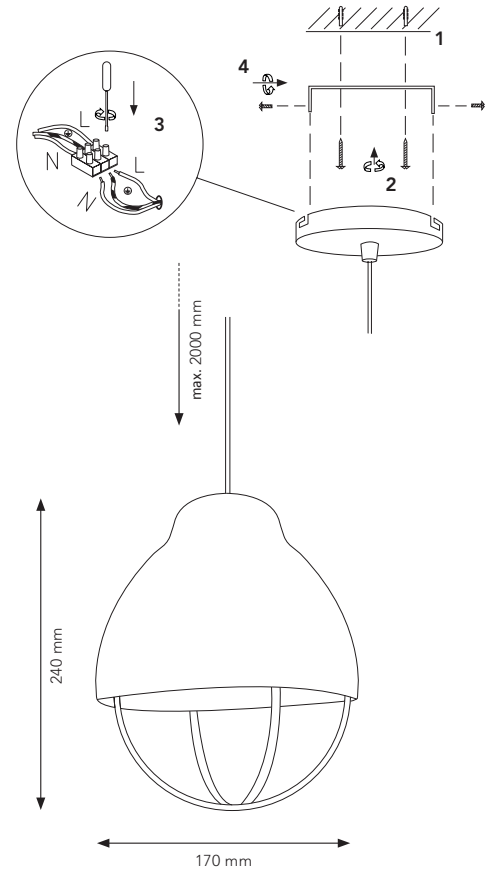

BUNKER LAMP

Marie Michielssen

SERAX

PRODUCT INFO

Lamp Concrete Red Iron
B7213237
D17 H24 cm

TYPE

Pendant Lamp

MATERIAL

Concrete

CORD LENGTH

2m

SWITCH

Yes

LIGHT SOURCE

E14

MAX WATT

25 Watt

MAX VOLT

240 Volt

LAMP

Not included

CERTIFICATION

Class I

ENVIRONMENT

Indoor