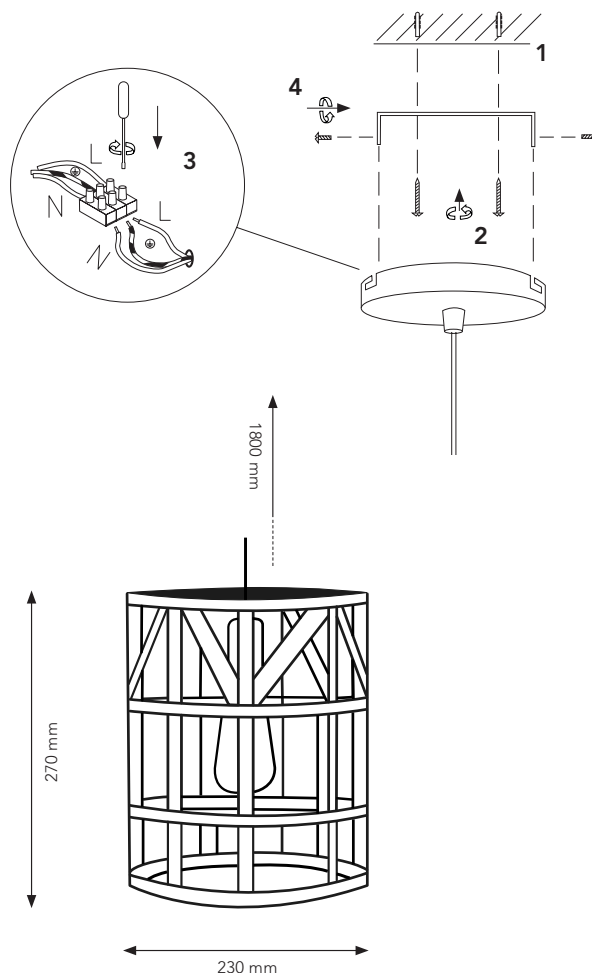

PRODUCT INFO

Hanging Lamp S Beige

B7218321

D23 H27 cm

TYPE

Pendant Lamp

MATERIAL

Paper Mache

CORD LENGTH

1,8m

SWITCH

No

LIGHT SOURCE

E27

MAX WATT

25 Watt

MAX VOLT

240 Volt

LAMP

Not included

CERTIFICATION

Class I

ENVIRONMENT

Indoor