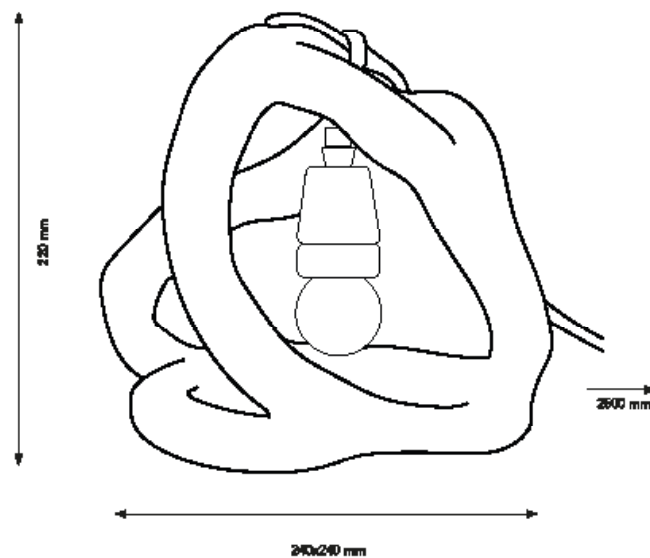

SCULPTURE LAMP

Marie Michielssen

SERAX

PRODUCT INFO

Sculpture Lamp White

B7219110

24x24 H22 cm

TYPE

Pendant Lamp

MATERIAL

Paper

CORD LENGTH

2,5m

SWITCH

Yes

LIGHT SOURCE

E27

MAX WATT

25 Watt

MAX VOLT

240 Volt

LAMP

Not included

CERTIFICATION

Class II

ENVIRONMENT

Indoor