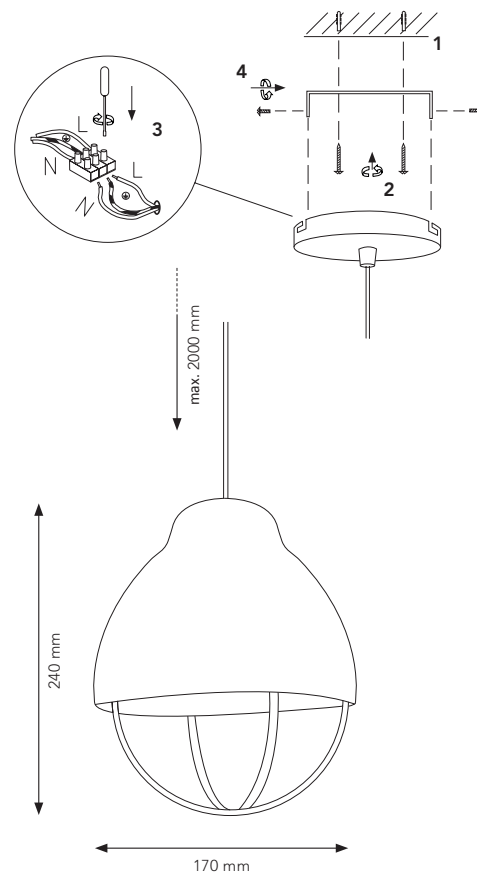

BUNKER LAMP

Marie Michielssen

SERAX

PRODUCT INFO

Lamp Concrete White Iron
B7213239
D17 H24 cm

TYPE

Pendant Lamp

MATERIAL

Concrete

CORD LENGTH

2m

SWITCH

Yes

LIGHT SOURCE

E14

MAX WATT

25 Watt

MAX VOLT

240 Volt

LAMP

Not included

CERTIFICATION

Class I

ENVIRONMENT

Indoor