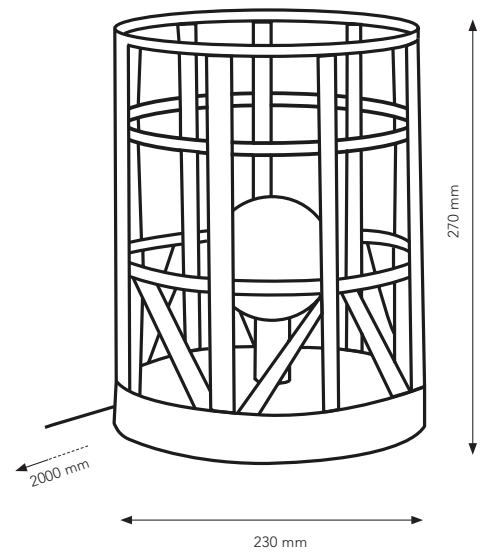

EARTH

Marie Michielssen

SERAX

PRODUCT INFO

Standing Lamp L Red

B7218326
D33 H40 cm

TYPE

Floor Lamp