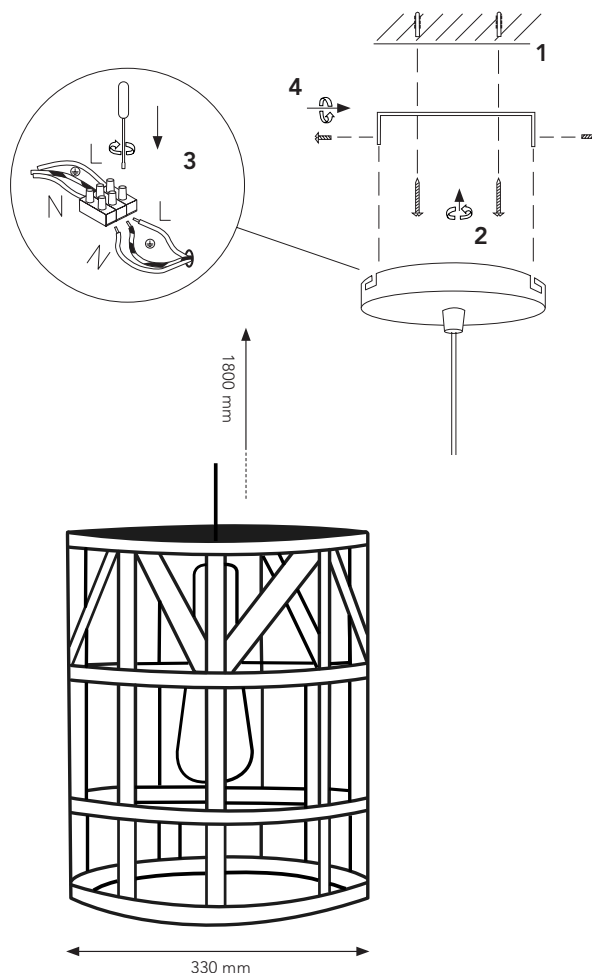

PRODUCT INFO

Hanging Lamp L Beige

B7218323

D33 H40 cm

TYPE

Pendant Lamp

MATERIAL

Paper Mache

CORD LENGTH

1,8m

SWITCH

No

LIGHT SOURCE

E27

MAX WATT

25 Watt

MAX VOLT

240 Volt

LAMP

Not included

CERTIFICATION

Class I

ENVIRONMENT

Indoor