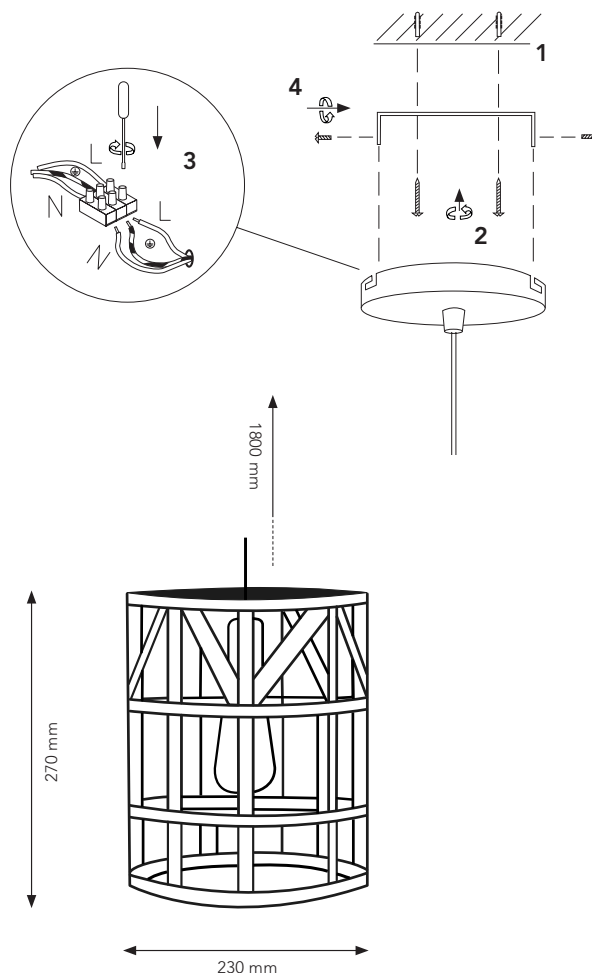

PRODUCT INFO

Hanging Lamp S Red
B7218320
D23 H27 cm

TYPE

Pendant Lamp

MATERIAL

Paper Mache

CORD LENGTH

1,8m

SWITCH

No

LIGHT SOURCE

E27

MAX WATT

25 Watt

MAX VOLT

240 Volt

LAMP

Not included

CERTIFICATION

Class I

ENVIRONMENT

Indoor