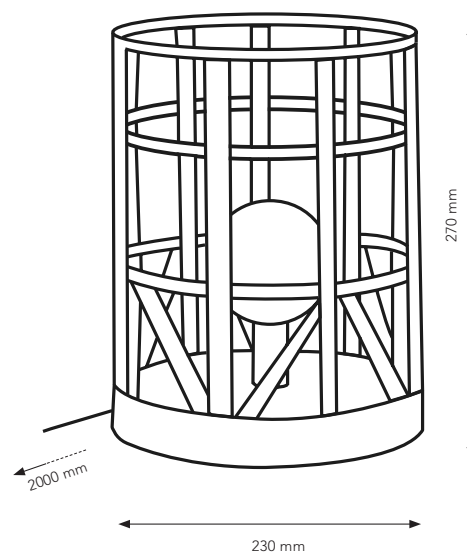

Indoor

PRODUCT INFO

Standing Lamp S Beige

B7218325
D23 H27 cm

TYPE

Floor Lamp

MATERIAL

Paper Mache