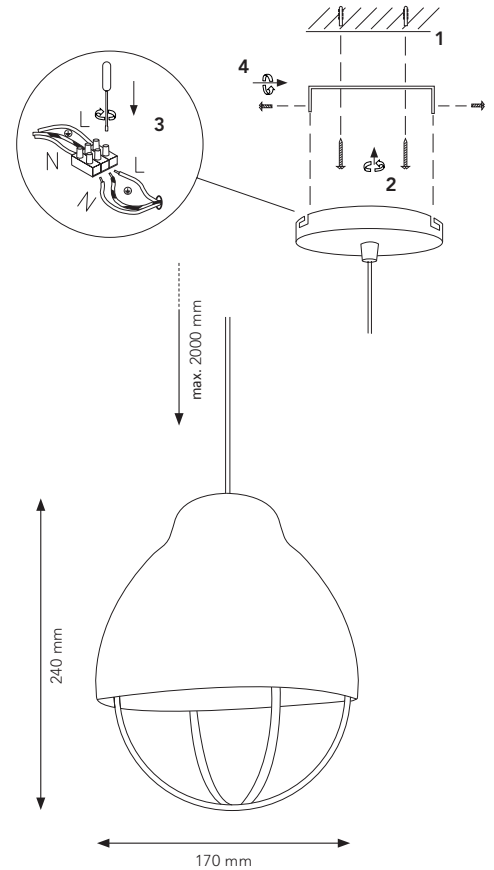

BUNKER LAMP

Marie Michielssen

SERAX

PRODUCT INFO

Lamp Concrete Green Iron
B7213238
D17 H24 cm

TYPE

Pendant Lamp

MATERIAL

Concrete

CORD LENGTH

2m

SWITCH

Yes

LIGHT SOURCE

E14

MAX WATT

25 Watt

MAX VOLT

240 Volt

LAMP

Not included

CERTIFICATION

Class I

ENVIRONMENT

Indoor