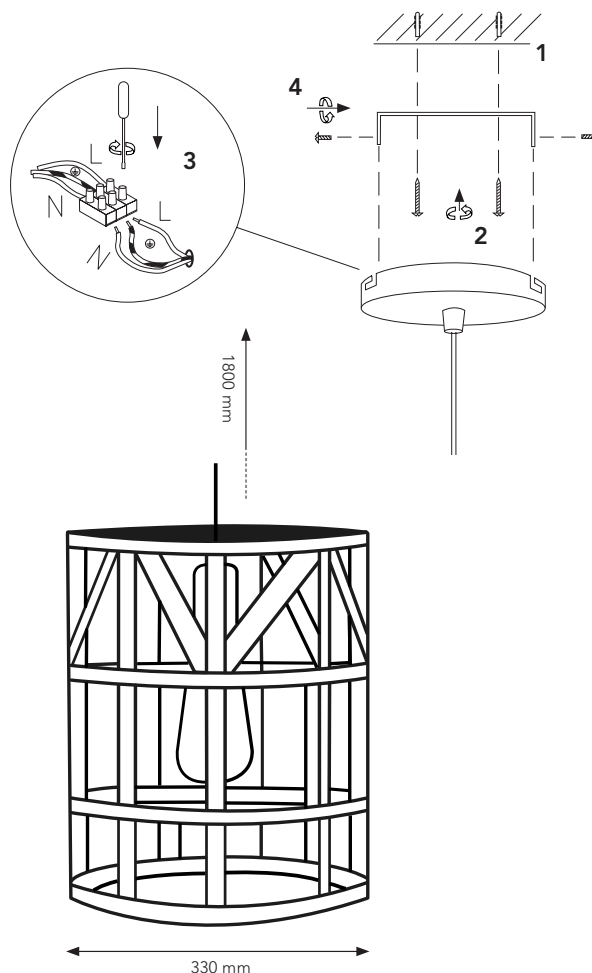

EARTH

Marie Michielssen

SERAX

PRODUCT INFO

Hanging Lamp L Red
B7218322
D33 H40 cm

TYPE

Pendant Lamp

MATERIAL

Paper Mache

CORD LENGTH

1,8m

SWITCH

No

LIGHT SOURCE

E27

MAX WATT

25 Watt

MAX VOLT

240 Volt

LAMP

Not included

CERTIFICATION

Class I

ENVIRONMENT

Indoor